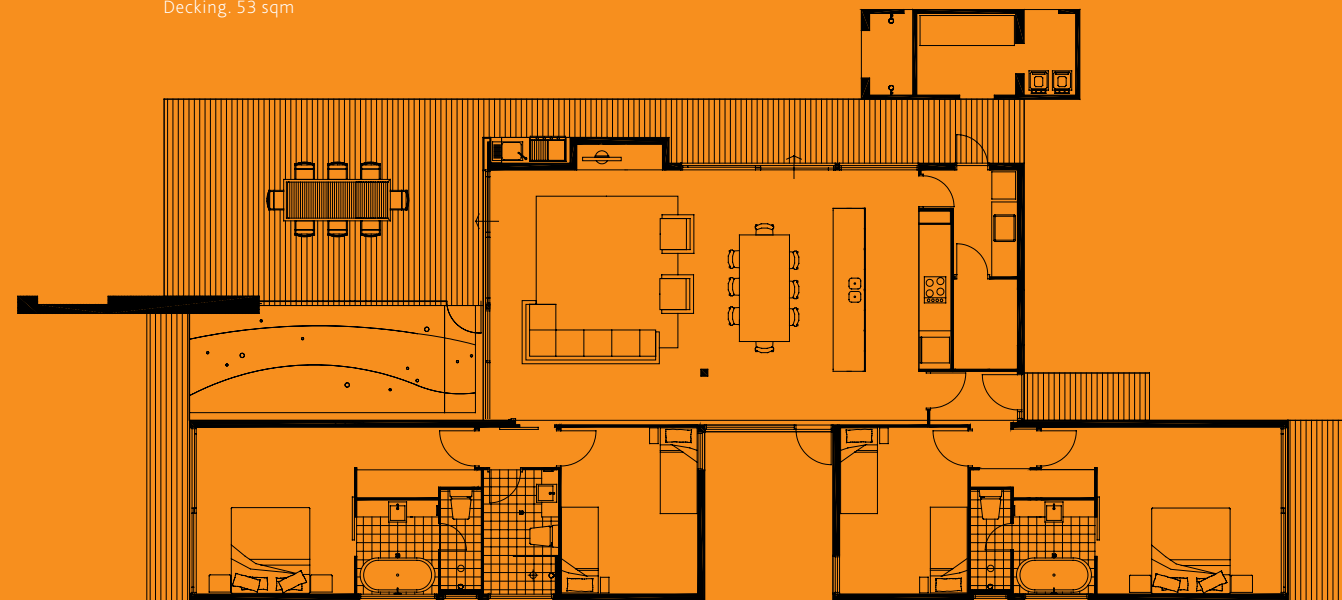

ibex

Bay Beach House
Interior

Grove Beach House
Interior

GROVE BEACH HOUSE

Four bedrooms
Three bathrooms
Internal. 160 sqm
Decking. 53 sqm

Grove Beach House
floor plan

Preliminary Plan Subject to Change.

BAY BEACH HOUSE

Five bedrooms
Four bathrooms

GROUND FLOOR

Internal. 121 sqm
Decking. 27 sqm

Preliminary Plan Subject to Change.

LEVEL ONE

Internal. 146 sqm
Decking. 20 sqm

Preliminary Plan Subject to Change.

Bay Beach House
floor plan