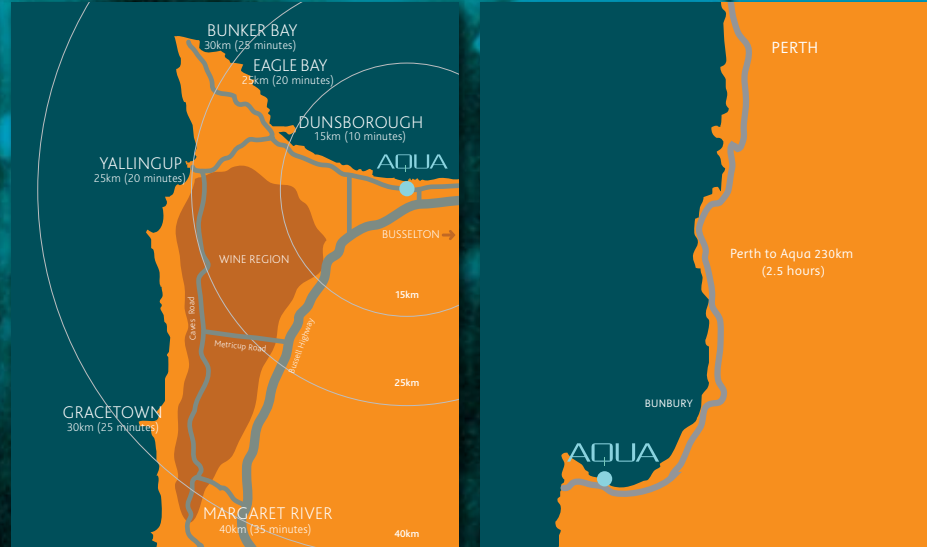

AQUA

Your
Beach House
on the Bay

ibex

WWW.IBEXCAP.COM.AU

ibex

Geographe Bay

Aqua Life

Understated luxury combined with a resolutely relaxed lifestyle offered to a select few. Fronting the pristine, protected waters of Geographe Bay, Western Australia with only 42 north-facing architecturally designed beach houses, Aqua Resort is without peer. Located on one of Western Australia's most sought after and exclusive waterfront locations, Aqua provides you and your family with the opportunity to indulge in an enviable resort lifestyle. Nestled in eight and a half acres of mature Peppermint woodland, complimented by beautifully landscaped grounds, each beach house enjoys uncompromising privacy and direct access to the white sands and turquoise waters of the tranquil bay. Aqua has been meticulously planned and designed to seamlessly respond to its unique natural environment while providing first class resort facilities including a 25 metre ocean front pool, tennis court and spa facilities. Now is the time to experience the Aqua Life.

ibex

Resort Pool

Absolute Ease

Aqua is all about ease. This enviable location is only two and a half hours from Perth and just 10 minutes from the Busselton and Dunsborough townships. Breath taking beaches rest at your doorstep while Margaret River and its world class wineries are just kilometres away. With professional on-site management, you can escape to your beach house with a moments notice while remaining relaxed in the knowledge that it is completely secure and maintained to the highest standards while you are away. Resort management also provides the opportunity for your investment to deliver a satisfying rental return whenever you're drawn back to daily life. The choice is absolutely yours. But don't hesitate. Aqua offers a once only opportunity to secure your luxurious slice of this exclusive stretch of the south west.